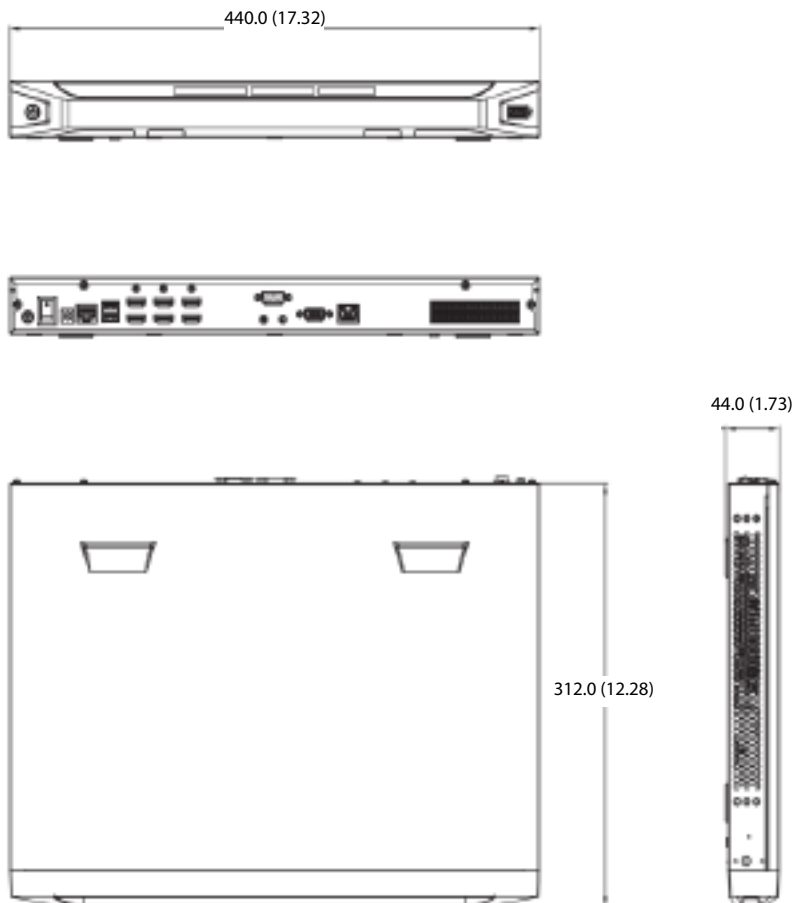

INSDNVD

Ultra-HD Network Video Decoder

- 2ch at 8K / 10ch at 4K / and more real-time decoding ability
- HDMI input max support 1 channel 4K at 60fps
- 4ch HDMI output max support 4K at 60fps output
- Up to 8K image splicing display
- Supports up to 4 video-wall display units or monitors
- Supports 1 / 4 / 6 / 8 / 9 / 16 / 25 / 36 and free split
- Supports alarm, RS232, RS485
- Splicing screens control for zoom / merge / roam / overlay

*Design and specifications are subjects to change without notice.

INSDNVD

Product Specifications

Ultra-HD Network Video Decoder

System	
Main Processor	Embedded processor
Operating System	LINUX
Performance	
Video Format	H.265+ / H.265 / H.264 / MJPEG / MPEG2 / MPEG4
Audio Format	PCM / G.711 / AAC
Total Video Decoding	2-channel 32MP at 25/7-ch; 12MP at 25/10-ch; 8MP at 25/14-ch 6MP at 25/36-ch; 1080P at 30/144-ch; D1 at 30
Decoding Resolution	32MP / 12MP / 8MP / 6MP / 5MP / 3MP / 1080P / 720P / 960H / D1 / HD1 / 2CIF / CIF / QCIF
Video Frame Rate	PAL:1-25fps ,NTSC:1-30fps
Human Body	Top, top color, bottom, bottom color, hat, bag, gender, age, umbrella.
Video Input	1-ch at HDMI 2.0, 1-ch at HDMI 1.4
Video Output	4-ch at HDMI 2.0
Collection Resolution	3840x2160 at 60fps / 3840x2160 at 30fps; 1920x1080 at 60fps; 1680x1050 / 1440x900 / 1280x1024 / 1280x960 / 1280x800 / 1280x720 / 1024x768 / 800x600
Display Resolution	4096x2160 at 24fps; 3840x2160 at 60fps / 3840x2160 at 30fps; 1920x1080 at 60fps; 1280x1024 / 1280x720 / 1024x768
Bi-directional Talk	1 Pair 3.5mm jack (reserved) (2.0V Line in/50mV Mic in/10KΩ, 2.0V/16Ω out)
Audio Output	1 x 3.5mm jack
Alarm Input	8ch
Alarm Output	8ch
Communication Interface	1 x RJ45 network port (10M/100M/1000M); 2 x RS232; 1 x RS485
General	
Power Supply	DC12V, 5A
Power Consumption	Less than 60W
Working Temperature	10 °C to +55 °C (14 °F to 131 °F)
Working Humidity	10% ~ 95%, 86Kpa ~ 106Kpa
Unit Dimension	1U, 440 × 322.25 × 44mm (17.32 × 12.69 × 1.73 inch), (W*D*H)
Weight	3.5 kg